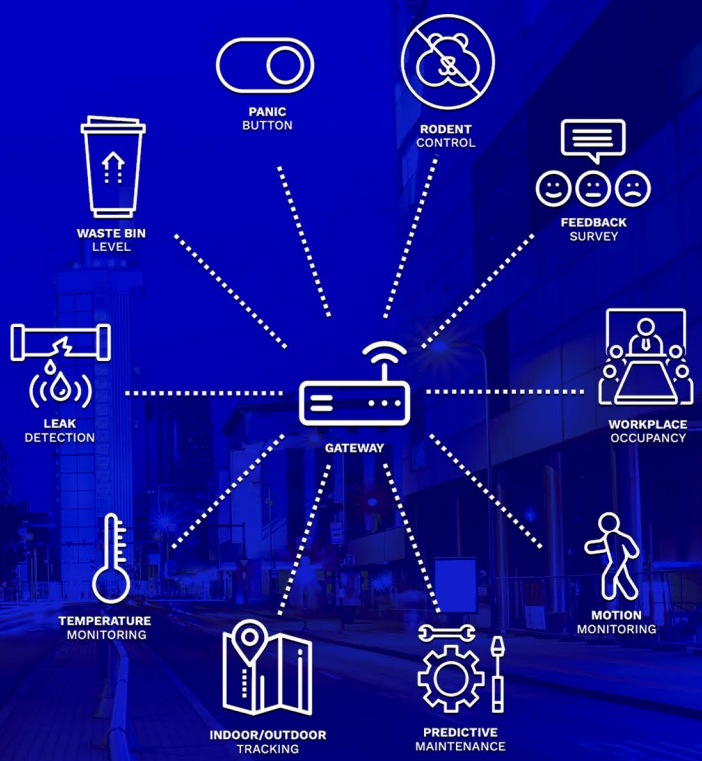

source | sense

- ✓ STAIRWELLS
- ✓ ELEVATORS
- ✓ BASEMENTS
- ✓ KITCHENS
- ✓ SERVICE CLOSETS
- ✓ PARKING STRUCTURES

Protect your staff 24/7 with an easy-to-use push button that will accurately report the location of any employee, anywhere on your property.

Source Sense is a powerful platform with a single pane of glass. It enables you infinite plug-and-play IoT solutions.

Cost Effective

No Site Survey

Free Installation

Nationwide Support

Contact us: [info@sourceinc.com](mailto:info@sourceinc.com)

**01 No Floor Hopping**  
Advanced algorithm guarantees floor level accuracy.

**02 Pin-Point Accuracy**  
Beacon settings are fine tuned for each individual room to prevent room drifting